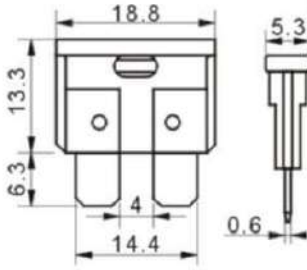

**APF-194A**  
(unit:mm)

**APF-194B**  
(unit:mm)

**APF-194B**

**ELECTRICAL CHARACTERISTICS:**

RATING	BLOWING TIME
110%	4hours Min
135%	0.75 to 1800s
200%	0.15 to 5s
350%	80ms to 250ms

**RATING**

Ampere Rating	Ampere Voltage	Color
1	32	black
2	32	grey
3	32	violet
4	32	pink
5	32	orange
7.5	32	brown
10	32	red
15	32	blue
20	32	yellow
25	32	white
30	32	green
35	32	purple
40	32	dark orange