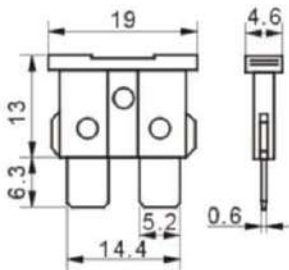

**APF-194A**  
(unit:mm)

**APF-194B**  
(unit:mm)

**APF-194B**

**ELECTRICAL CHARACTERISTICS:**

RATING	BLOWING TIME
110%	4hours Min
135%	0.75 to 1800s
200%	0.15 to 5s
350%	80ms to 250ms

**RATING**

Ampere Rating	Ampere Voltage	Color
1	32	black
2	32	grey
3	32	violet
4	32	pink
5	32	orange
7.5	32	brown
10	32	red
15	32	blue
20	32	yellow
25	32	white
30	32	green
35	32	purple
40	32	dark orange