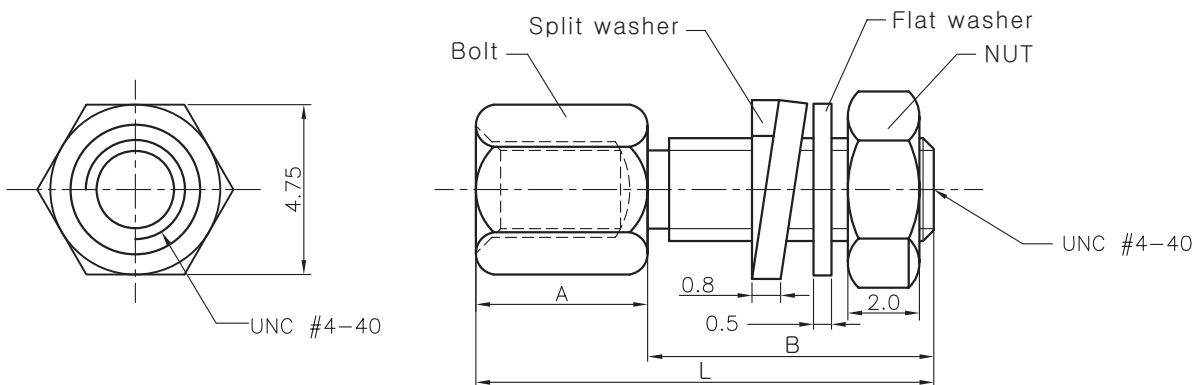

D-SUB Series

KLS1-4-40UNC D-SUB Screw Type

Material:

Screw : Brass
Washer:Steel
NUT:Steel

- * SCREW LOCK, # 4-40, EMI / RFI D CONNECTOR
- * Accessory Type: Screw Lock
- * For Use With: EMI / RFI Shielded D Connectors
- * Thread Size - Imperial: # 4-40 UNC

| ITEM | L(mm) | A(mm) | B(mm) |
|-------------------|-------|-------|-------|
| KLS1-4-40UNC-10.0 | 10.0 | 4.8 | 5.2 |
| KLS1-4-40UNC-11.8 | 11.8 | 4.8 | 7.0 |
| KLS1-4-40UNC-12.7 | 12.7 | 4.8 | 7.9 |
| KLS1-4-40UNC-15.7 | 15.7 | 4.8 | 10.9 |
| KLS1-4-40UNC-17.8 | 17.8 | 4.8 | 13.0 |
| KLS1-4-40UNC-18.8 | 18.8 | 4.8 | 14.0 |

ORDER INFORMATION

Product NO.: KLS1-4-40UNC-12.7

Contact Number of Row _____
4-40UNC=D-SUB Screw Type

Size: 10.0mm / 12.0mm
/ 12.7mm / 15.7mm
/ 17.8mm / 18.8mm