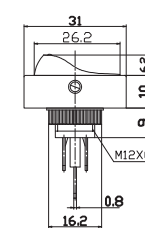

ASW-19 ON-(OFF)
20A 12VDC

ASW-20D ON-OFF
20A 12VDC(with lamp)
ASW-20D-A ON-OFF
30A 12VDC(with lamp)
SPST 3P

ASW-20D-2 ON-OFF
20A 12VDC(with lamp)
ASW-20D-2A ON-OFF
30A 12VDC(with lamp)
SPST 3P

ASW-20D-3 ON-OFF
20A 12VDC(with lamp)
ASW-20D-3A ON-OFF
30A 12VDC(with lamp)
SPST 3P