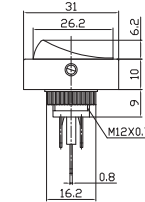

ASW-19 ON-(OFF)
20A 12VDC

ASW-20D ON-OFF
20A 12VDC(with lamp)
ASW-20D-A ON-OFF
30A 12VDC(with lamp)
SPST 3P

ASW-20D-2 ON-OFF
20A 12VDC(with lamp)
ASW-20D-2A ON-OFF
30A 12VDC(with lamp)
SPST 3P

ASW-20D-3 ON-OFF
20A 12VDC(with lamp)
ASW-20D-3A ON-OFF
30A 12VDC(with lamp)
SPST 3P