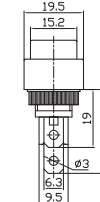

ASW-20D-3 ON-OFF
20A 12VDC(with lamp)
ASW-20D-3A ON-OFF
30A 12VDC(with lamp)
SPST 3P