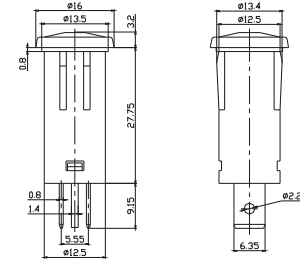

汽车开关 指示灯

Automotive Switch Warning Light

ASW Series WL Series

RS-123-11C (ON)-OFF-(ON)
35A 12VDC; 20A 125VAC
SPDT 3P

RS-223-4C (ON)-OFF-(ON)
35A 12VDC; 20A 125VAC
DPDT 6P

LS-01
Lamp Socket $\Phi 9.2$

WL-01
12VDC; 220VAC/110VAC