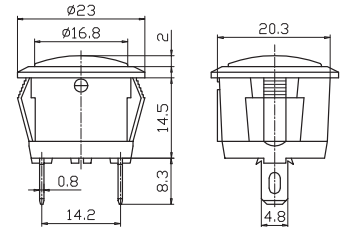

WL-07(LED)
12VDC