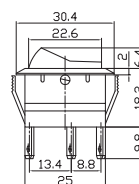

ASW-07D ON-OFF
25A 12VDC
SPST 3P(with lamp)
LED Color:Red,Yellow,
Green,Blue,White,Purple

SAC-01
(Switch Aircraft Cover)
Color:Red,Yellow,Green,Blue,Purple,
Black,Transparent,Chrome plating
Used to ASW-07D, KN3(A),(B),(C),(D)

ASW-07D-2 ON-OFF
30A 12VDC
SPST 3P(with lamp)
LED Color:Red,Yellow,
Green,Blue,White,Purple

ASW-08 OFF-(ON)
3A 30VDC;6A 12VDC
SPST 2P

ASW-08H OFF-(ON)
3A 30VDC;6A 12VDC
SPST 2P

ASW-09D ON-OFF
20A 12VDC(with lamp)
SPST 3P

ASW-09-101 ON-OFF
SPST 2P
ASW-09-102 ON-ON
SPDT 3P
20A 12VDC;10A 125VAC