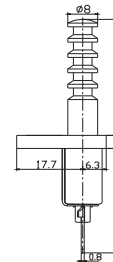

ASW-19 ON-(OFF)
20A 12VDC

ASW-20D ON-OFF
20A 12VDC(with lamp)
ASW-20D-A ON-OFF
30A 12VDC(with lamp)
SPST 3P

ASW-20D-2 ON-OFF
20A 12VDC(with lamp)
ASW-20D-2A ON-OFF
30A 12VDC(with lamp)
SPST 3P

ASW-20D-3 ON-OFF
20A 12VDC(with lamp)
ASW-20D-3A ON-OFF
30A 12VDC(with lamp)
SPST 3P