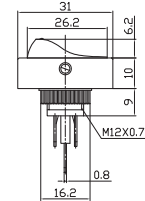

ASW-19 ON-(OFF)
20A 12VDC

ASW-20D ON-OFF
20A 12VDC(with lamp)
ASW-20D-A ON-OFF
30A 12VDC(with lamp)
SPST 3P

ASW-20D-2 ON-OFF
20A 12VDC(with lamp)
ASW-20D-2A ON-OFF
30A 12VDC(with lamp)
SPST 3P

ASW-20D-3 ON-OFF
20A 12VDC(with lamp)
ASW-20D-3A ON-OFF
30A 12VDC(with lamp)
SPST 3P