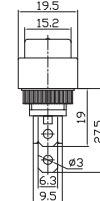

ASW-20D-2 ON-OFF
20A 12VDC(with lamp)
ASW-20D-2A ON-OFF
30A 12VDC(with lamp)
SPST 3P