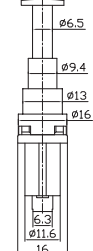

ASW-20D ON-OFF
20A 12VDC(with lamp)
ASW-20D-A ON-OFF
30A 12VDC(with lamp)
SPST 3P