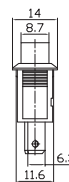

ASW-09D ON-OFF
20A 12VDC(with lamp)
SPST 3P