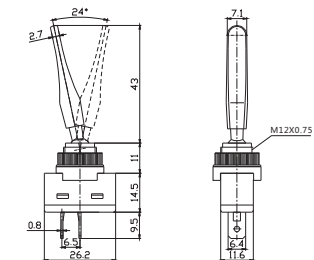

ASW-13-101L ON-OFF
ASW-13-111L (ON)-OFF
20A 12VDC;10A 125VAC
SPST 2P