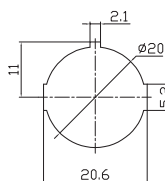

MIRS-101E-8C/D ON-OFF
16A 12VDC(with lamp)
SPST 3P