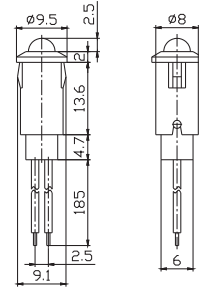

WL-01S
12VDC; 220VAC/110VAC
(With wire)

WL-02
12VDC; 220VAC/110VAC

WL-02S
12VDC; 220VAC/110VAC
(With wire)

指示灯

Warning Light

WL Series

WL-03
50mA 12VDC

WL-04(LED)
12VDC