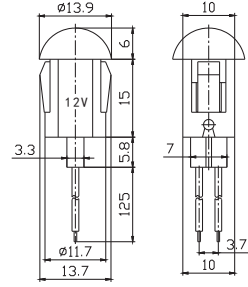

WL-01S
12VDC; 220VAC/110VAC
(With wire)

WL-02
12VDC; 220VAC/110VAC

WL-02S
12VDC; 220VAC/110VAC
(With wire)

指示灯

Warning Light

WL Series

WL-03
50mA 12VDC

WL-04(LED)
12VDC