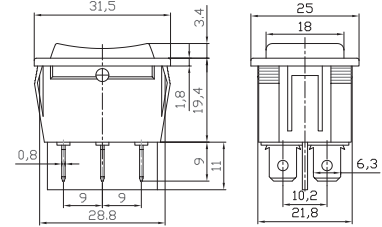

汽车开关 指示灯

Automotive Switch Warning Light

ASW Series WL Series

RS-123-11C (ON)-OFF-(ON)
35A 12VDC; 20A 125VAC
SPDT 3P

RS-223-4C (ON)-OFF-(ON)
35A 12VDC; 20A 125VAC
DPDT 6P

LS-01
Lamp Socket $\Phi 9.2$

WL-01
12VDC; 220VAC/110VAC

WL-01S
12VDC; 220VAC/110VAC
(With wire)

WL-02
12VDC; 220VAC/110VAC

WL-02S
12VDC; 220VAC/110VAC
(With wire)