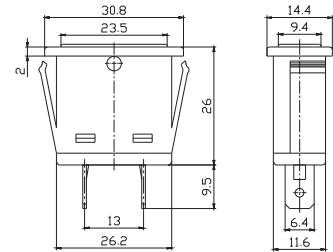

WL-06(LED)
12VDC