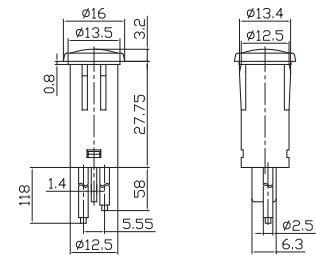

汽车开关 指示灯

Automotive Switch Warning Light

ASW Series WL Series

RS-123-11C (ON)-OFF-(ON)
35A 12VDC; 20A 125VAC
SPDT 3P

RS-223-4C (ON)-OFF-(ON)
35A 12VDC; 20A 125VAC
DPDT 6P

LS-01
Lamp Socket $\Phi 9.2$

WL-01
12VDC; 220VAC/110VAC

WL-01S
12VDC; 220VAC/110VAC
(With wire)

WL-02
12VDC; 220VAC/110VAC

WL-02S
12VDC; 220VAC/110VAC
(With wire)