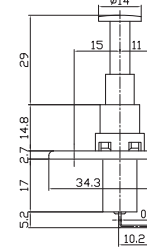

ASW-20D ON-OFF
20A 12VDC(with lamp)
ASW-20D-A ON-OFF
30A 12VDC(with lamp)
SPST 3P