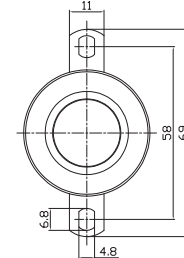

ASW-09D ON-OFF
20A 12VDC(with lamp)
SPST 3P