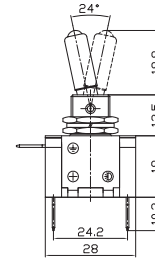

ASW-07D ON-OFF
25A 12VDC
SPST 3P(with lamp)
LED Color:Red,Yellow,
Green,Blue,White,Purple

SAC-01
(Switch Aircraft Cover)
Color:Red,Yellow,Green,Blue,Purple,
Black,Transparent,Chrome plating
Used to ASW-07D, KN3(A),(B),(C),(D)

ASW-07D-2 ON-OFF
30A 12VDC
SPST 3P(with lamp)
LED Color:Red,Yellow,
Green,Blue,White,Purple

ASW-08 OFF-(ON)
3A 30VDC;6A 12VDC
SPST 2P

ASW-08H OFF-(ON)
3A 30VDC;6A 12VDC
SPST 2P

ASW-09D ON-OFF
20A 12VDC(with lamp)
SPST 3P

ASW-09-101 ON-OFF
SPST 2P
ASW-09-102 ON-ON
SPDT 3P
20A 12VDC;10A 125VAC