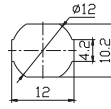

WL-01S
12VDC; 220VAC/110VAC
(With wire)

WL-02
12VDC; 220VAC/110VAC

WL-02S
12VDC; 220VAC/110VAC
(With wire)

指示灯

Warning Light

WL Series

WL-03
50mA 12VDC

WL-04(LED)
12VDC