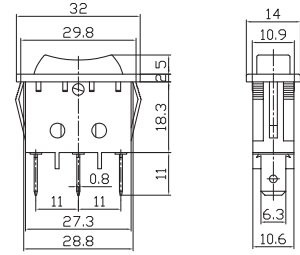

RS-223-4C (ON)-OFF-(ON)
35A 12VDC; 20A 125VAC
DPDT 6P