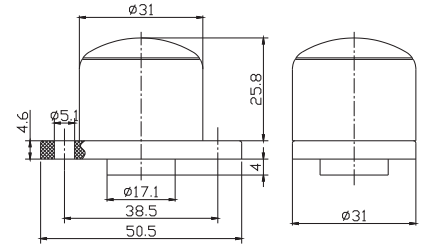

ASW-29D ON-OFF
Illuminated ON/OFF Button Switch
20A 12VDC
ASW-29 ON-OFF
ON/OFF Button Switch
10A 125VDC;6A 250VAC; 20A 12VDC