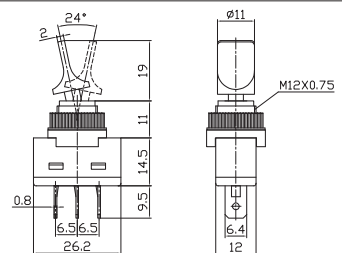

ASW-14D ON-OFF
20A 12VDC(with lamp)
SPST 3P