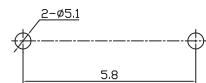

ASW-08H OFF-(ON)
3A 30VDC;6A 12VDC
SPST 2P