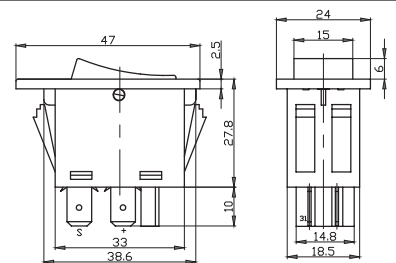

MIRS-101E-8C/D ON-OFF
16A 12VDC(with lamp)
SPST 3P