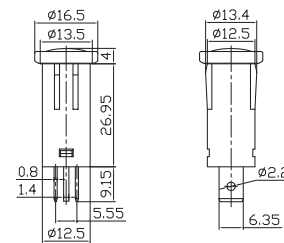

WL-02
12VDC; 220VAC/110VAC

WL-02S
12VDC; 220VAC/110VAC
(With wire)