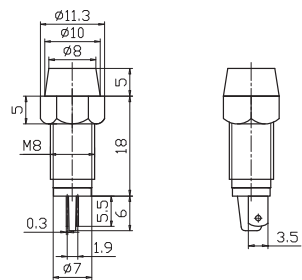

WL-07(LED)
12VDC