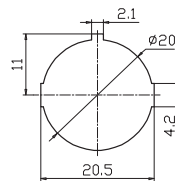

WL-07(LED)
12VDC