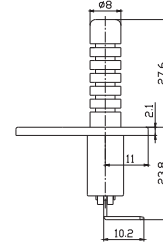

ASW-18-4 ON-(OFF)
20A 12VDC