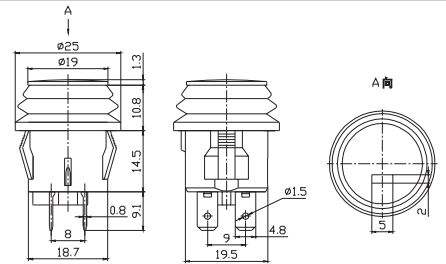

ASW-30D
Illuminated ON/OFF Rocker Switch
20A 12VDC;10A 24VDC
SPST 3P