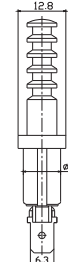

ASW-15D ON-OFF L=18
 ASW-15D-2 ON-OFF L=24
 20A 12VDC(with lamp)
 SPST 3P

ASW-16-101 ON-OFF
 20A 12VDC;10A 125VAC
 SPST 2P

ASW-17D ON-OFF
 35A 12VDC(with lamp)
 DPST 4P

ASW-17-201 ON-OFF
 DPST 4P
 ASW-17-202 ON-ON
 DPDT 6P
 35A 12VDC

ASW-19 ON-(OFF)
20A 12VDC

ASW-20D ON-OFF
20A 12VDC(with lamp)
ASW-20D-A ON-OFF
30A 12VDC(with lamp)
SPST 3P

ASW-20D-2 ON-OFF
20A 12VDC(with lamp)
ASW-20D-2A ON-OFF
30A 12VDC(with lamp)
SPST 3P

ASW-20D-3 ON-OFF
20A 12VDC(with lamp)
ASW-20D-3A ON-OFF
30A 12VDC(with lamp)
SPST 3P