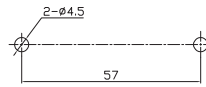

ASW-08 OFF-(ON)
3A 30VDC;6A 12VDC
SPST 2P