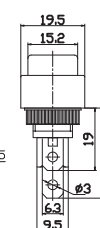

ASW-19 ON-(OFF)
20A 12VDC

ASW-20D ON-OFF
20A 12VDC(with lamp)
ASW-20D-A ON-OFF
30A 12VDC(with lamp)
SPST 3P

ASW-20D-2 ON-OFF
20A 12VDC(with lamp)
ASW-20D-2A ON-OFF
30A 12VDC(with lamp)
SPST 3P

ASW-20D-3 ON-OFF
20A 12VDC(with lamp)
ASW-20D-3A ON-OFF
30A 12VDC(with lamp)
SPST 3P