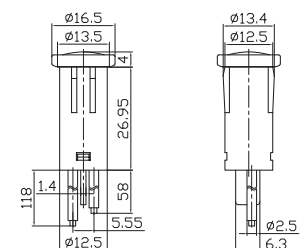

汽车开关 指示灯

Automotive Switch Warning Light

ASW Series WL Series

RS-123-11C (ON)-OFF-(ON)
35A 12VDC; 20A 125VAC
SPDT 3P

RS-223-4C (ON)-OFF-(ON)
35A 12VDC; 20A 125VAC
DPDT 6P

LS-01
Lamp Socket $\Phi 9.2$

WL-01
12VDC; 220VAC/110VAC

WL-01S
12VDC; 220VAC/110VAC
(With wire)

WL-02
12VDC; 220VAC/110VAC

WL-02S
12VDC; 220VAC/110VAC
(With wire)