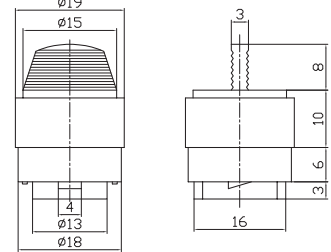

LS-01
Lamp Socket $\Phi 9.2$