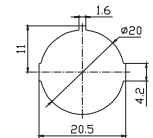

ASW-29E-D ON-OFF
Illuminated ON/OFF Button Switch
20A 12VDC