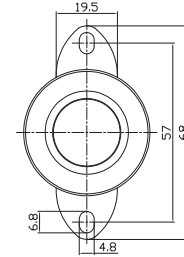

ASW-08H OFF-(ON)
3A 30VDC;6A 12VDC
SPST 2P