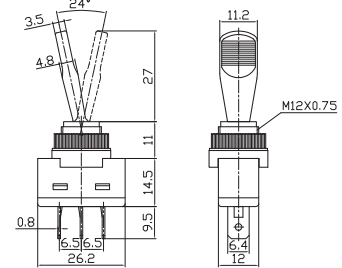

ASW-13D ON-OFF
20A 12VDC(with lamp)
SPST 3P