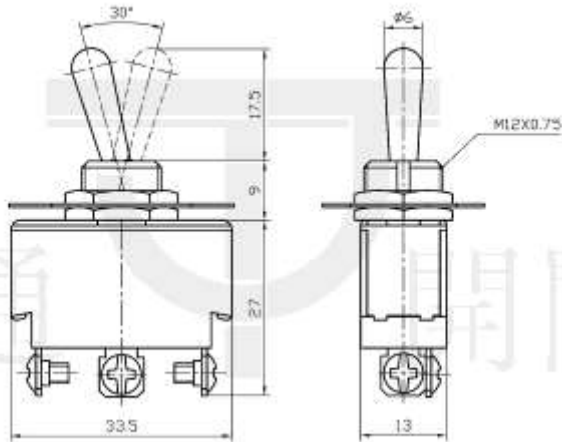

Medium Toggle Switch

Q-1271

TYPE: **KN3(B)-103A**

SPECIFICATIONS

Rating: 15A 125V AC; 10A 250V AC
 Contact R: 50mΩ max
 Insulation R: 500V DC 100MΩ min
 Dielectric Strength: 1 Minute 1500V AC
 Operating Temperature: -25°C ~ +85°C
 Electrical Life: 10, 000 Cycles

Outline Drawing

Mounting

Circuitry