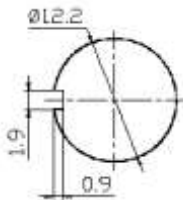

Medium Toggle Switch

Q-1271

TYPE: **KN3(B)-103A**

SPECIFICATIONS

Rating: 15A 125V AC; 10A 250V AC
 Contact R: 50mΩ max
 Insulation R: 500V DC 100MΩ min
 Dielectric Strength: 1 Minute 1500V AC
 Operating Temperature: -25°C ~ +85°C
 Electrical Life: 10, 000 Cycles

Outline Drawing

Mounting

Circuitry