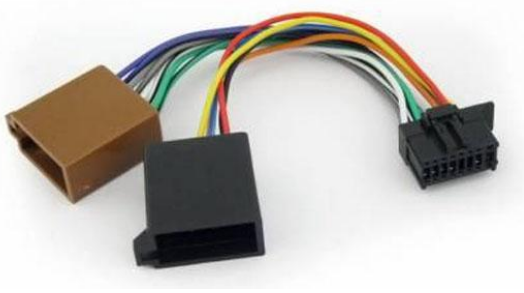

Разъем Pioneer 2010

Описание:

Разъем для автомагнитолы PIONEER 2010. ISO-коннектор для подключения автомагнитол Pioneer с 2010г.в.

Цвет провода	Описание	
Yellow	Connect to the constant 12 V supply terminal.	
Red	Connect to terminal controlled by ignition switch (12 V DC).	
Black (chassis ground)	Connect to a clean, paint-free metal location.	
Blue/white	Connect to system control terminal of the power amp or auto-antenna relay control terminal (max. 300 mA 12 V DC).	
White (+)	Left	Front speaker
White/black (-)		Rear speaker
Green (+)	Right	Front speaker
Green/black (-)		Rear speaker
Gray (+)		Front speaker
Gray/black (-)		Rear speaker
Violet (+)		
Violet/black (-)		